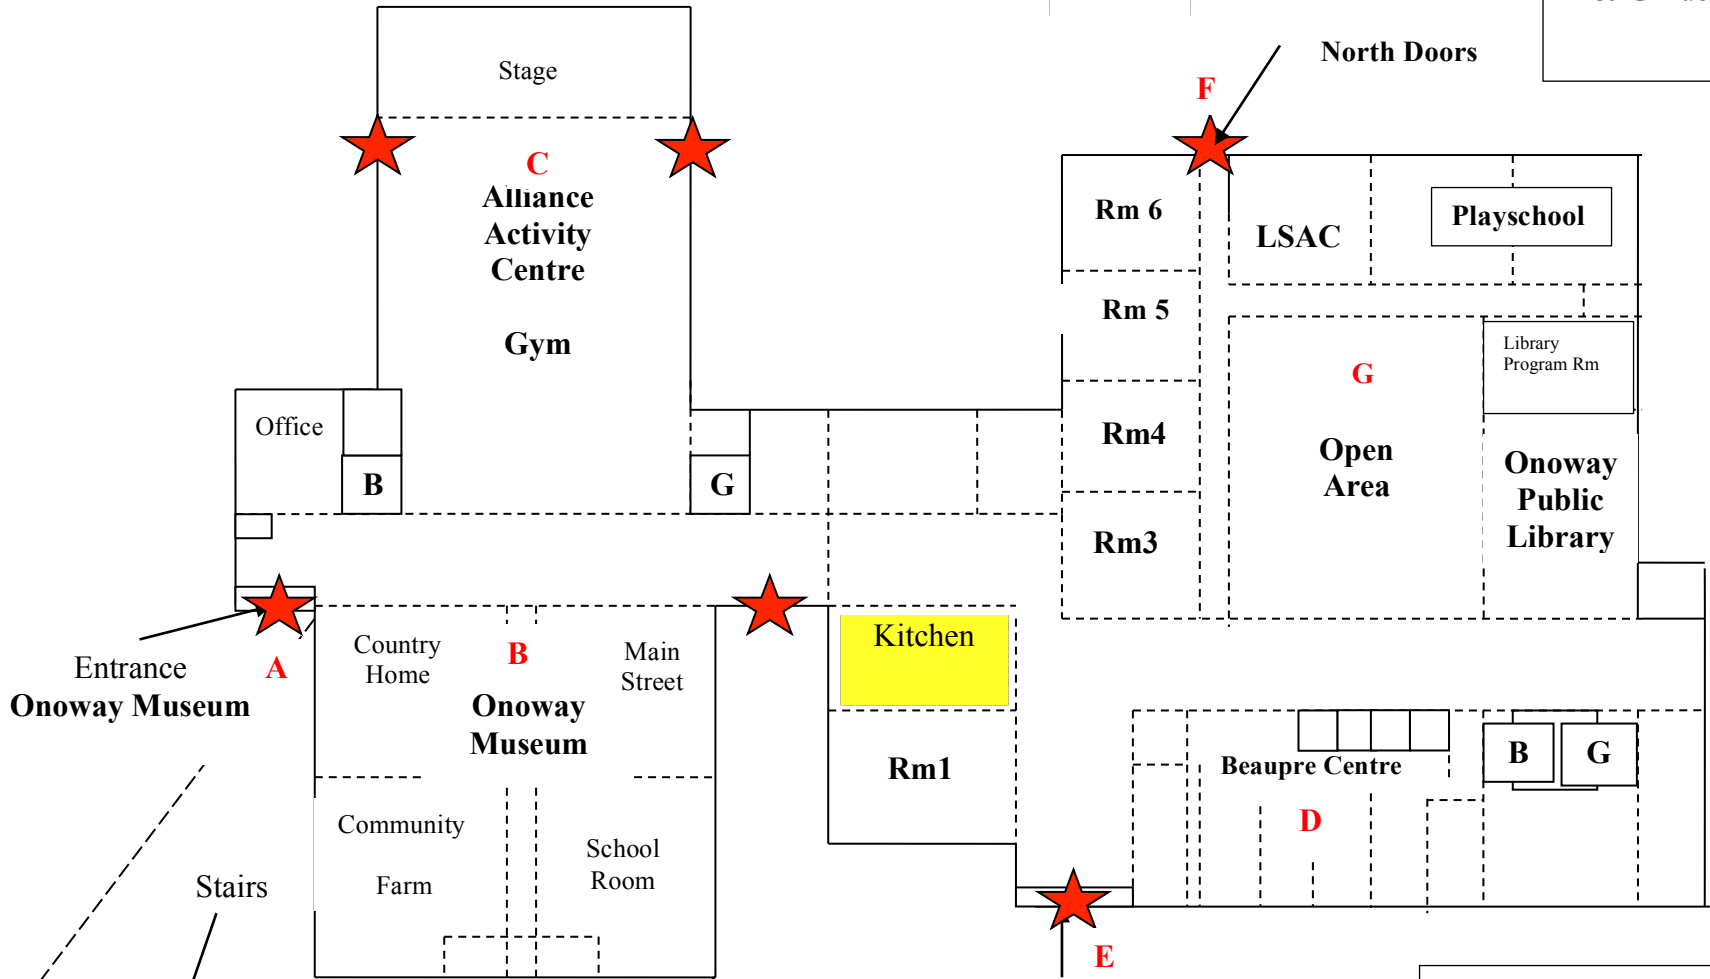

Heritage Centre Map

 Entrance/Exits
B & G Public Bathrooms

- A** Museum Entrance
- B** Museum
- C** AAC Gym
- D** Beaupre Centre Offices
- E** Heritage Centre Entrance
- F** Heritage Centre - North door
- G** Open Area

MUSTER POINT